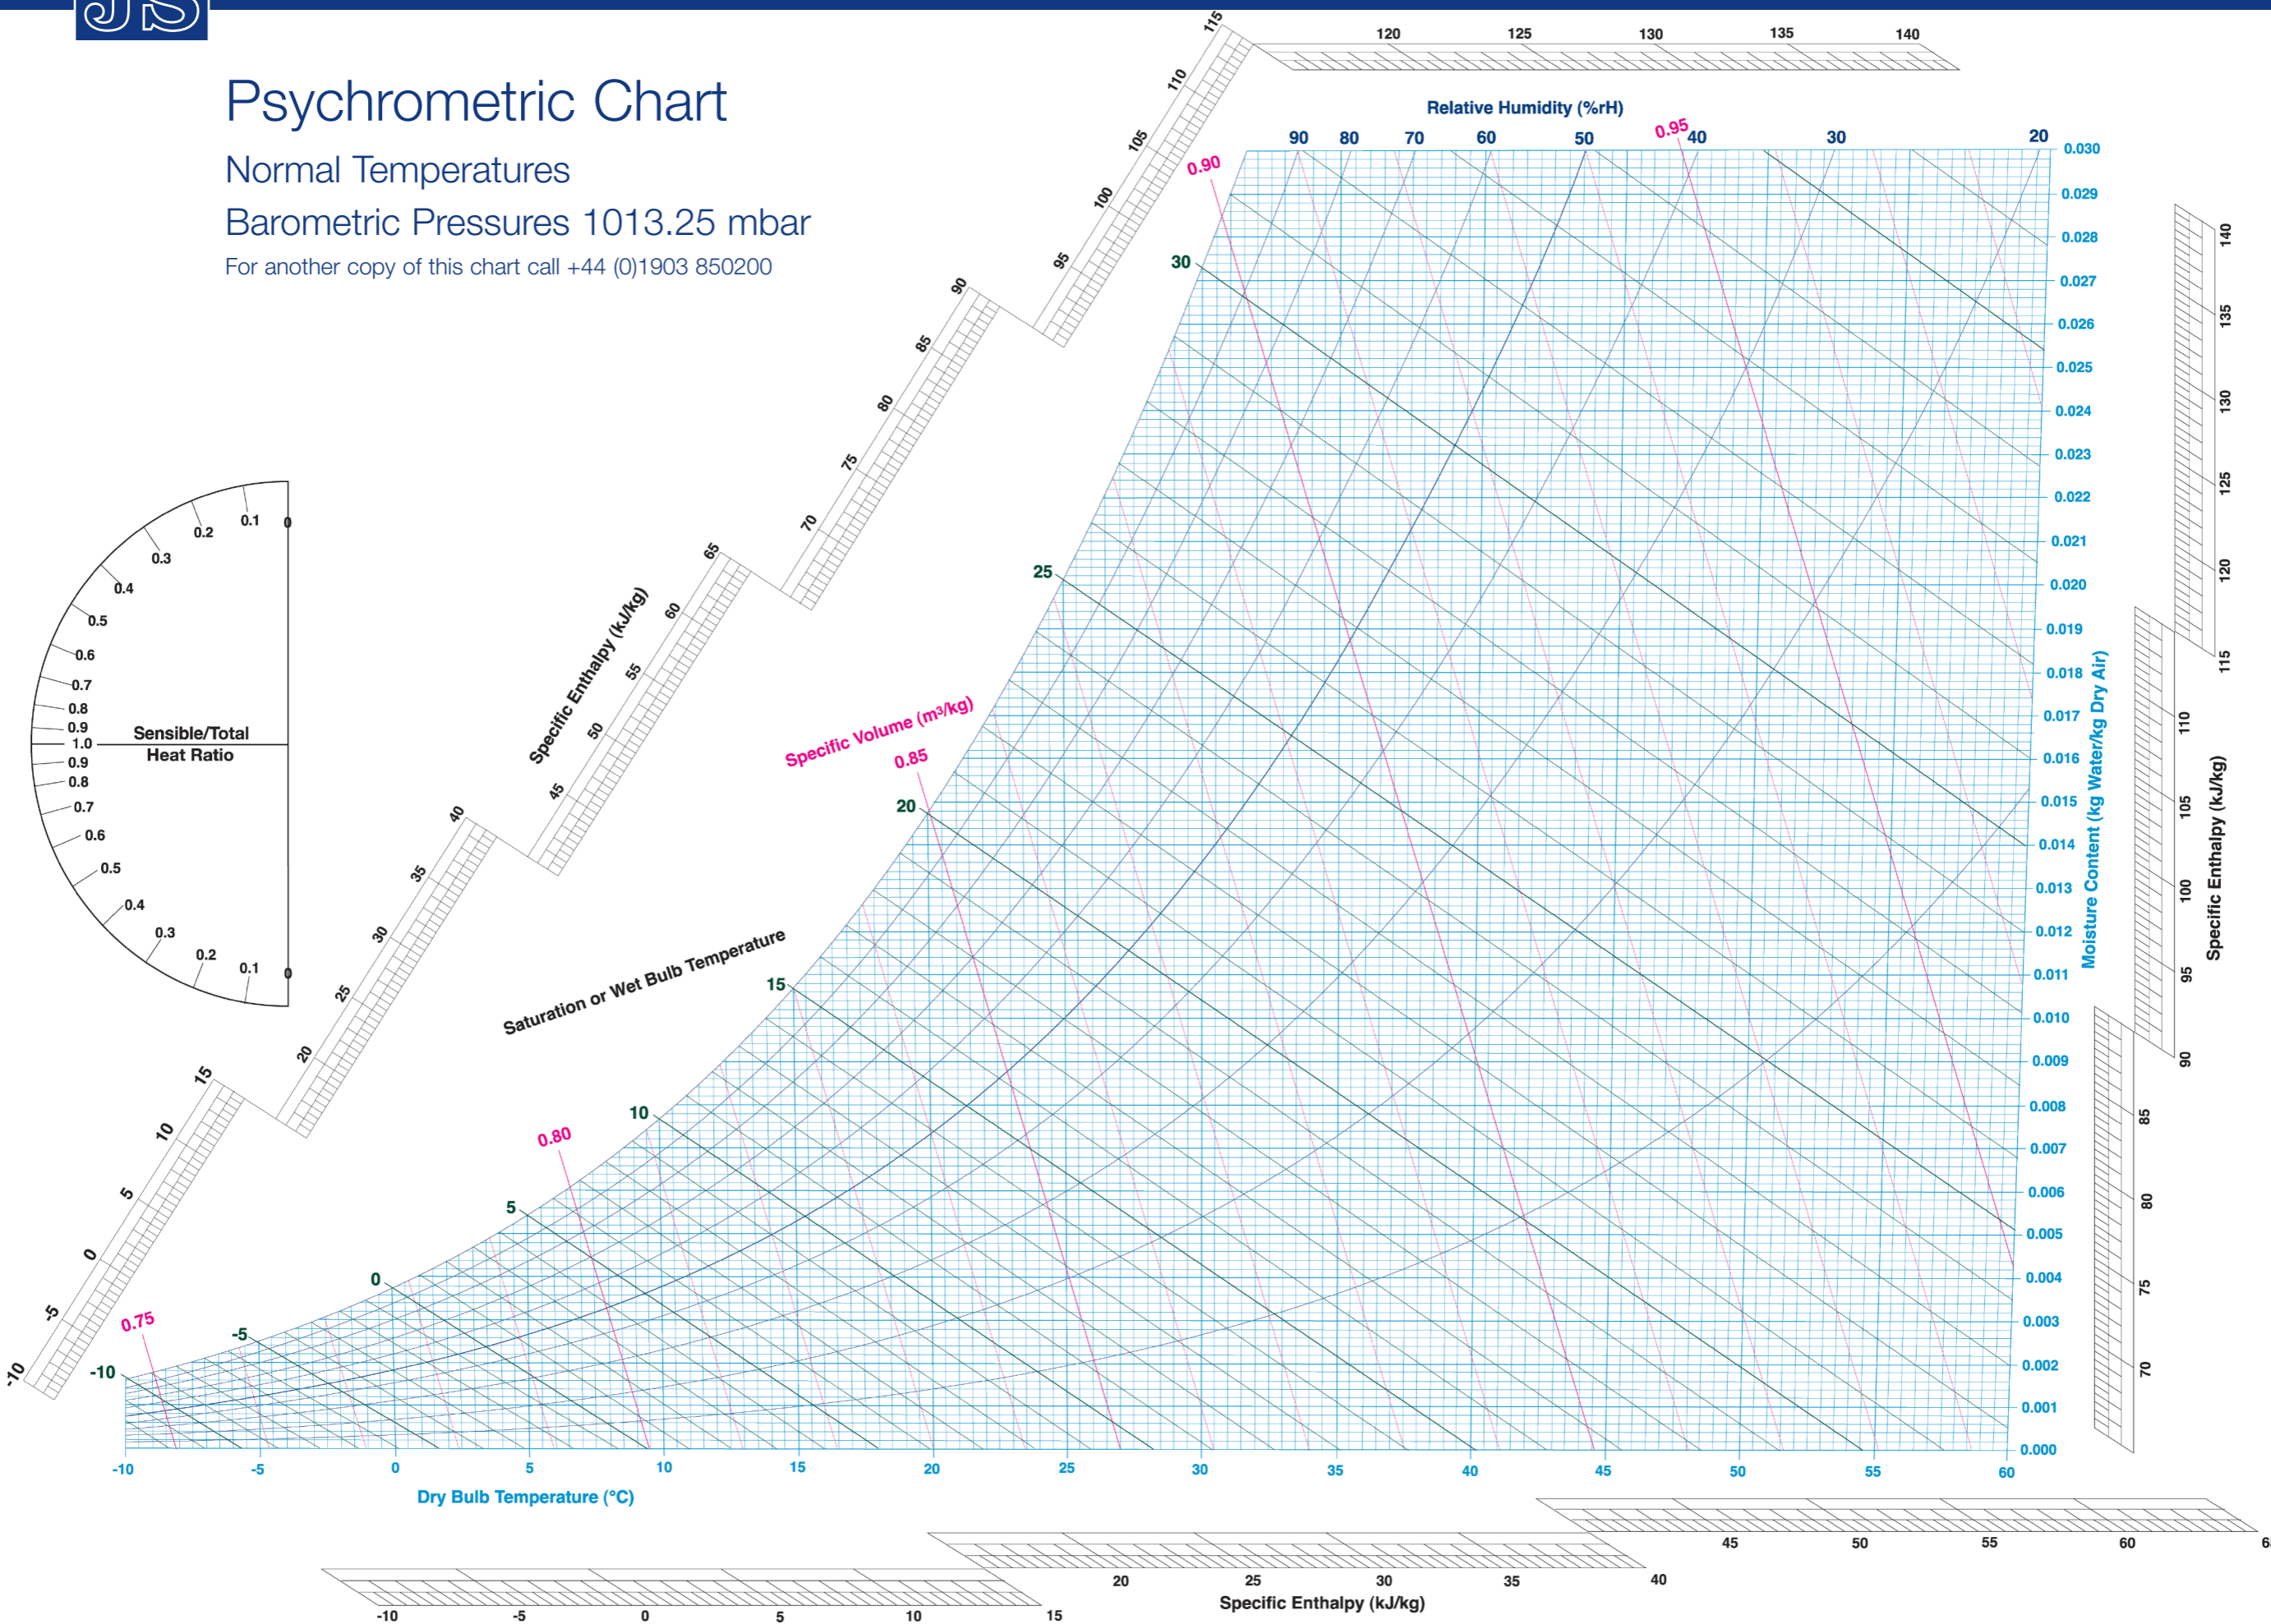

Psychrometric Chart

Normal Temperatures

Barometric Pressures 1013.25 mbar

For another copy of this chart call +44 (0)1903 850200

HumEvap MC3
Evaporative humidifier/ cooler

JetSpray
Compressed air and water spray humidifier