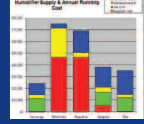

Condair Esco
Live steam humidifier

Condair SE
Steam-to-steam humidifier

Draabe
High pressure spray humidifiers

ML System
High pressure spray humidifiers

Water Treatment
for humidifiers

Service & Spares
The UK's largest humidifier engineering division